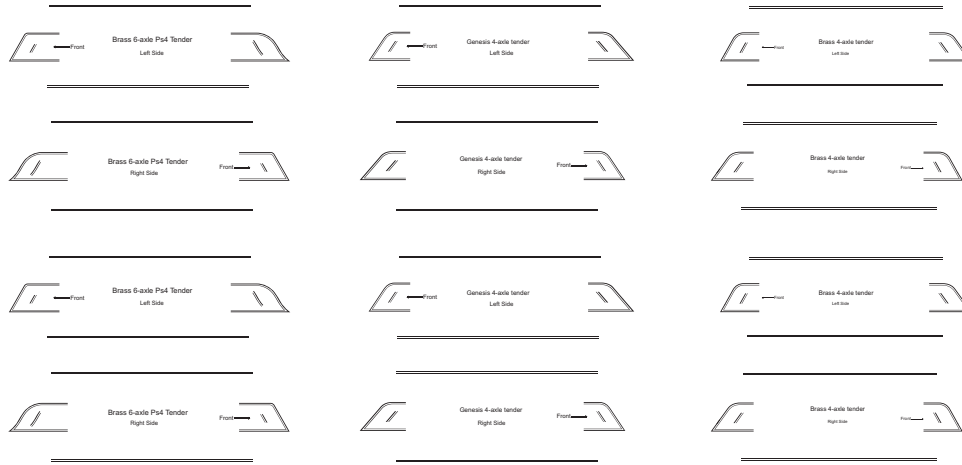

# SOUTHERN RAILWAY

STEAM LOCOMOTIVE - PASSENGER STRIPES - DOUBLE

Copyright© Donnie Dixon  
04/2010

N Scale