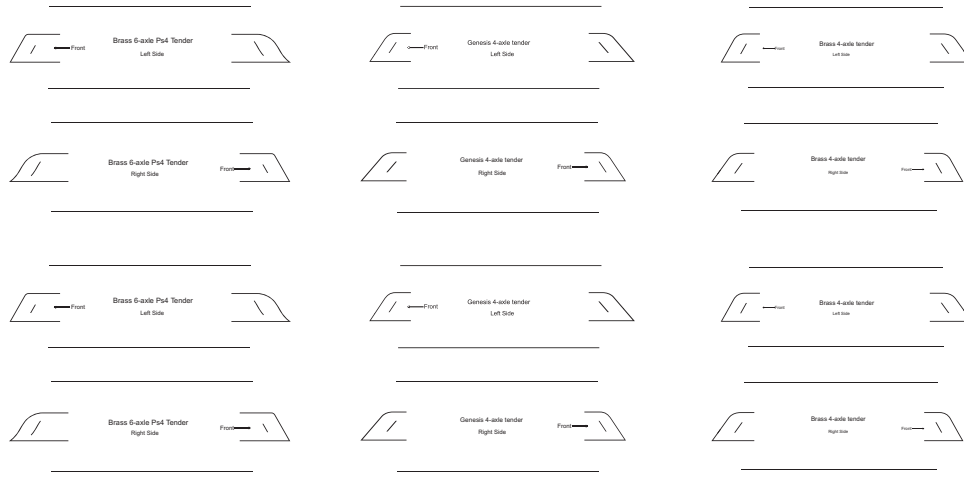

SR-SLP-2

N Scale

SOUTHERN RAILWAY STEAM LOCOMOTIVE PASSENGER STRIPES - SINGLE

Copyright© Donnie Dixon
04/2010

N Scale