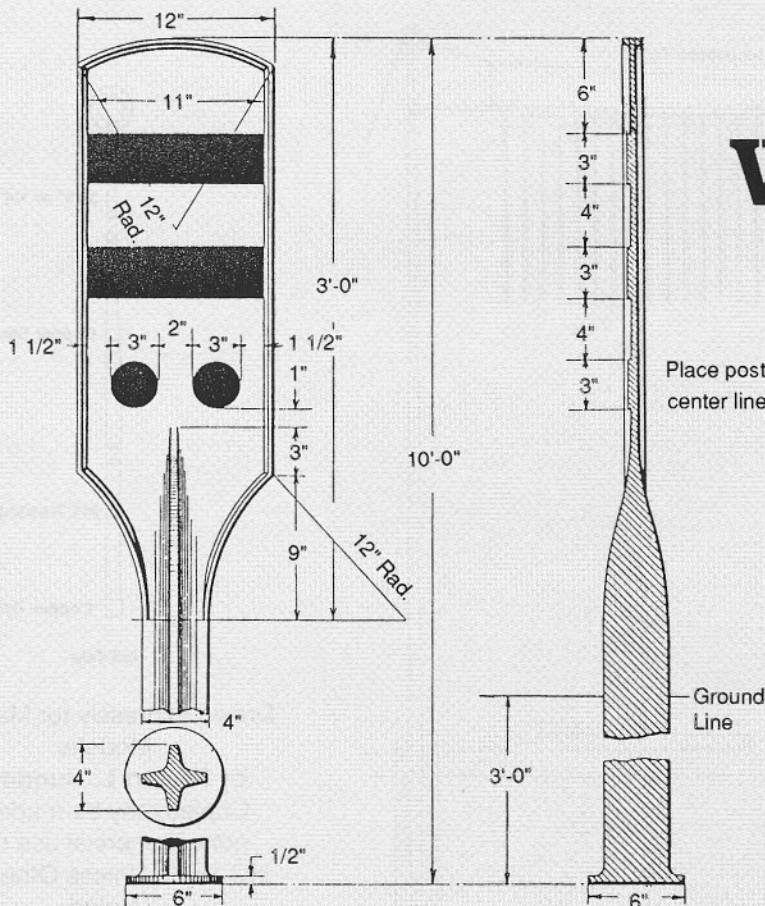

Standard Plans

Southern Railway BALLAST FORK

WHISTLE POST

Place post a minimum distance of 11ft. from center line of track, face target at right angles.

NO SCALE

Prepared from official Southern Railway Standards drawings. Copies of these drawings may be made for noncommercial use only.