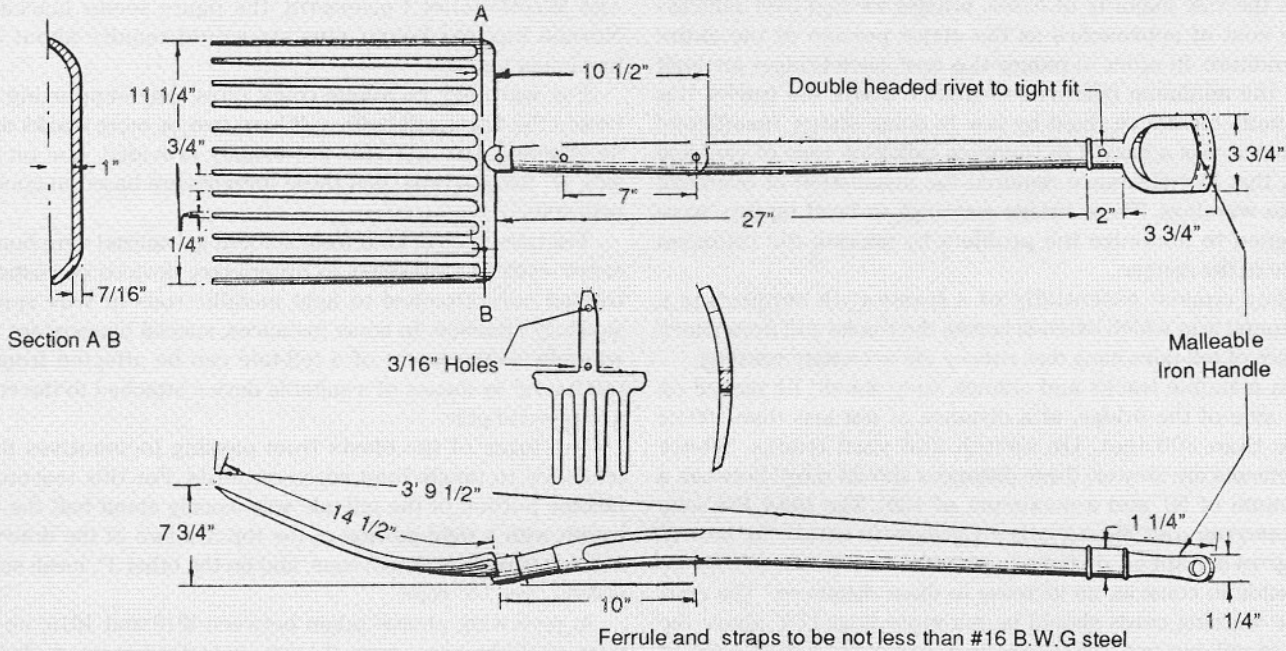

Standard Plans

Southern Railway BALLAST FORK

WHISTLE POST

Place post a minimum distance of 11ft. from center line of track, face target at right angles.

NO SCALE

Prepared from official Southern Railway Standards drawings. Copies of these drawings may be made for noncommercial use only.