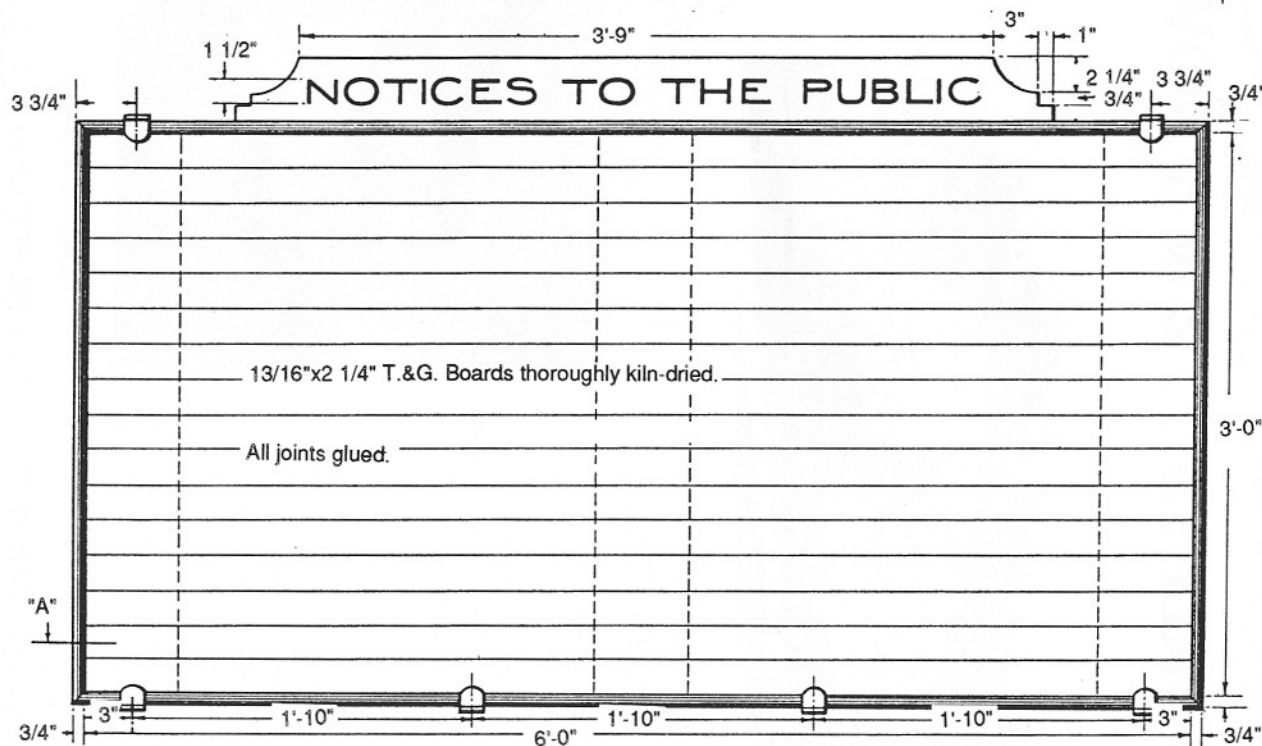

Standard Plans

Southern Railway BULLETIN BOARD

NO SCALE

Prepared from official
Southern Railway Standards drawings.
Copies of these drawings may be made
for noncommercial use only.

For use in waiting rooms of passenger depots.

This board screwed to the 3/4" frame
from the bottom with countersunk screws.

Six brass angles
for frame walls.

Detail at "A"

All official notices to the public and such designated advertising
cards as may be properly authorized are to be tacked on this board
arranged neatly.