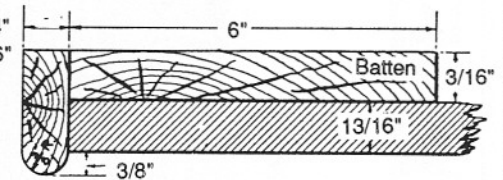

Standard Plans

Southern Railway BULLETIN BOARD

NO SCALE

Prepared from official
Southern Railway Standards drawings.
Copies of these drawings may be made
for noncommercial use only.

For use in waiting rooms of passenger depots.

This board screwed to the 3/4" frame
from the bottom with countersunk screws.

Six brass angles
for frame walls.

Detail at "A"

All official notices to the public and such designated advertising
cards as may be properly authorized are to be tacked on this board
arranged neatly.