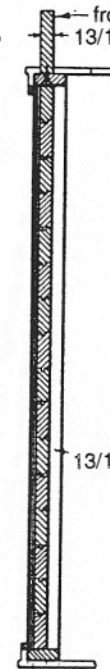

Standard Plans

Southern Railway BULLETIN BOARD

NO SCALE

Prepared from official
Southern Railway Standards drawings.
Copies of these drawings may be made
for noncommercial use only.

For use in waiting rooms of passenger depots.

This board screwed to the 3/4" frame
from the bottom with countersunk screws.

Six brass angles
for frame walls.

Detail at "A"

All official notices to the public and such designated advertising
cards as may be properly authorized are to be tacked on this board
arranged neatly.