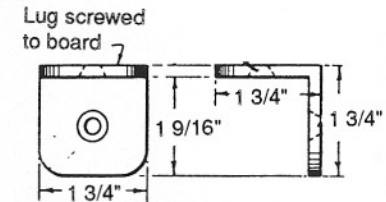

Standard Plans

Southern Railway BULLETIN BOARD

NO SCALE

Prepared from official
Southern Railway Standards drawings.
Copies of these drawings may be made
for noncommercial use only.

For use in waiting rooms of passenger depots.

This board screwed to the 3/4" frame
from the bottom with countersunk screws.

Six brass angles
for frame walls.

Detail at "A"

All official notices to the public and such designated advertising
cards as may be properly authorized are to be tacked on this board
arranged neatly.