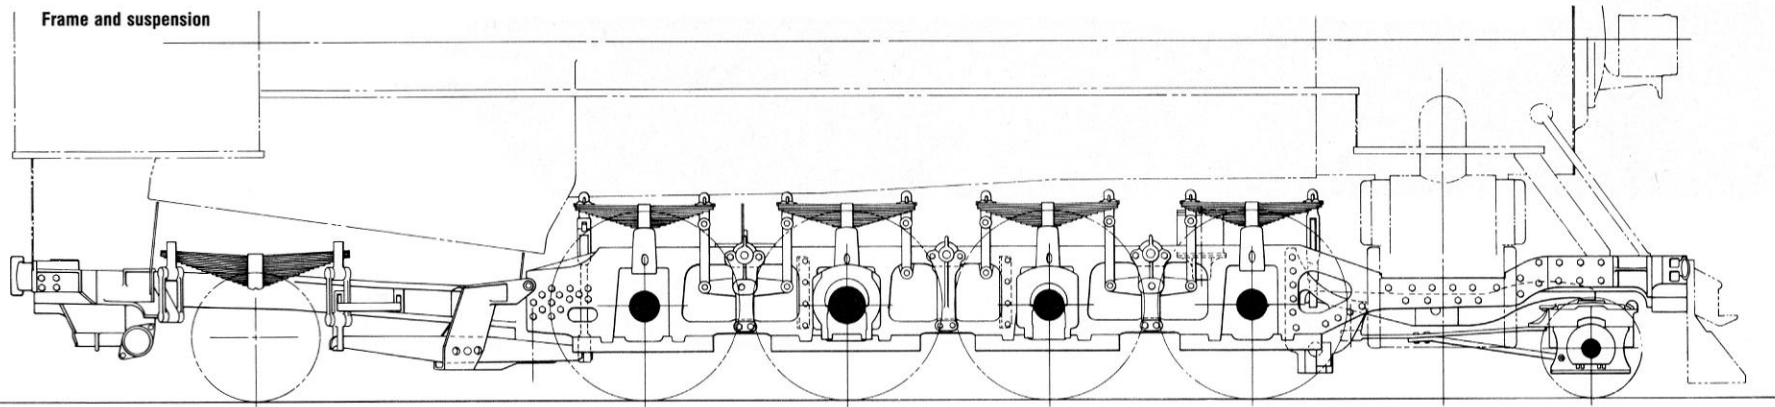

Drawing by R.L. Hundman for MR
Southern Railway 2-8-2 Heavy MS-4
Frame & Tender Deck
Model Railroader January 1982
Used here by permission of MR
Scanned by Allen Can
Edited by Donnie Dixon

Tender top

Frame and suspension