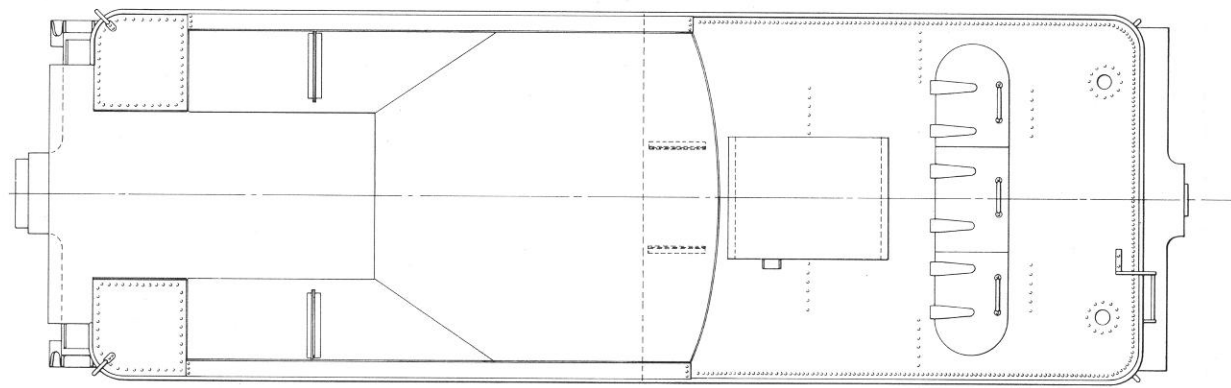

Drawing by R.L. Hundman for MR
Southern Railway 2-8-2 Heavy MS-4
Frame & Tender Deck
Model Railroader January 1982
Used here by permission of MR
Scanned by Allen Can
Edited by Donnie Dixon

Tender top

Frame and suspension