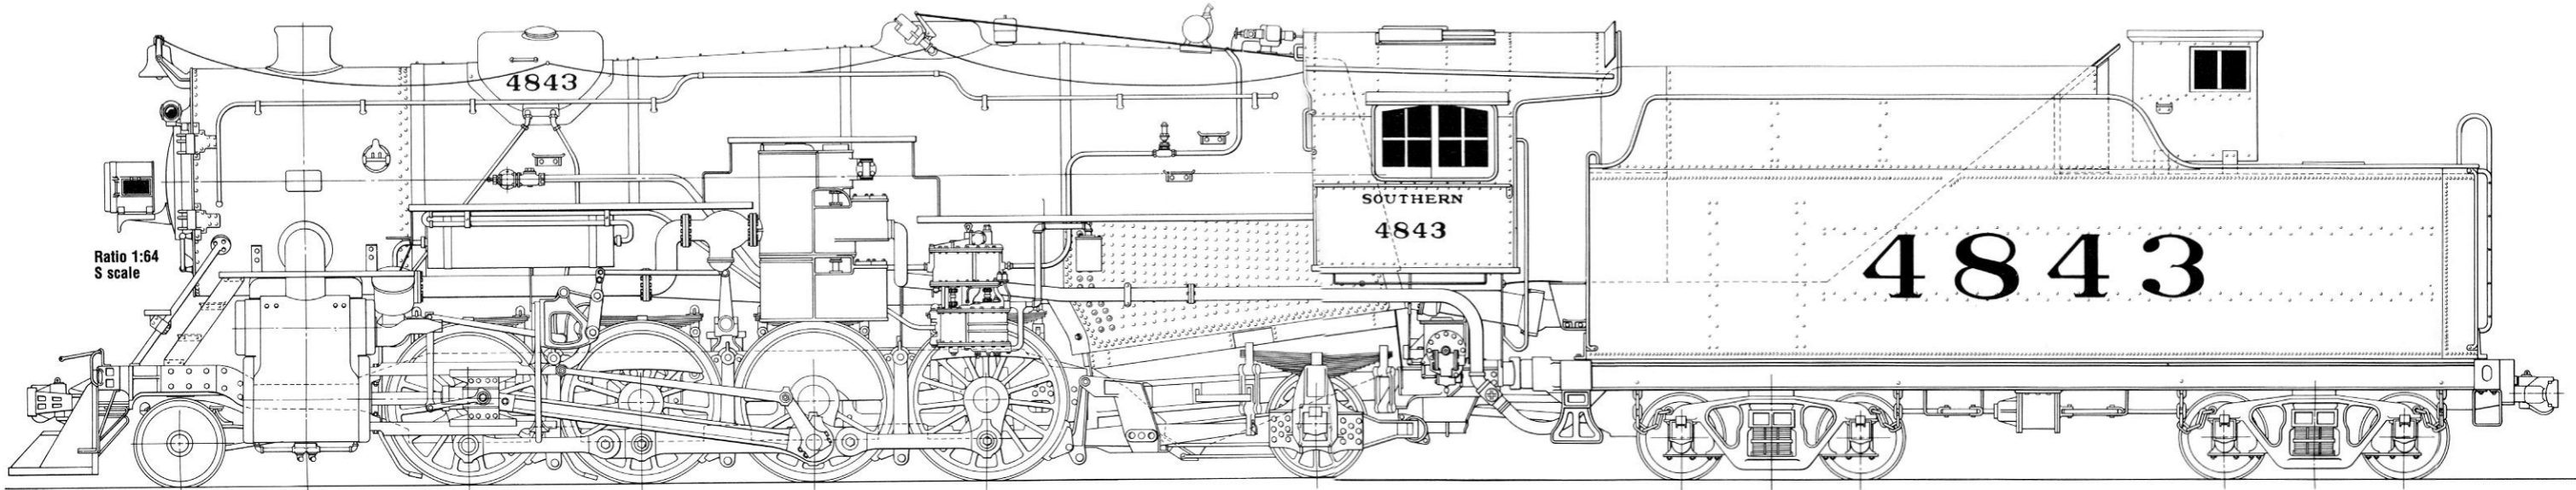

Drawing by R. L. Hundman for Model Railroader

Southern Railway 2-8-2 Heavy MS-4  
Modeler Railroader January 1982  
Used here by permission Mr  
Scanned by Allen Cain  
Edited by Donnie Dixon

Ratio 1:64  
S scale

4843

SOUTHERN  
4843

4843