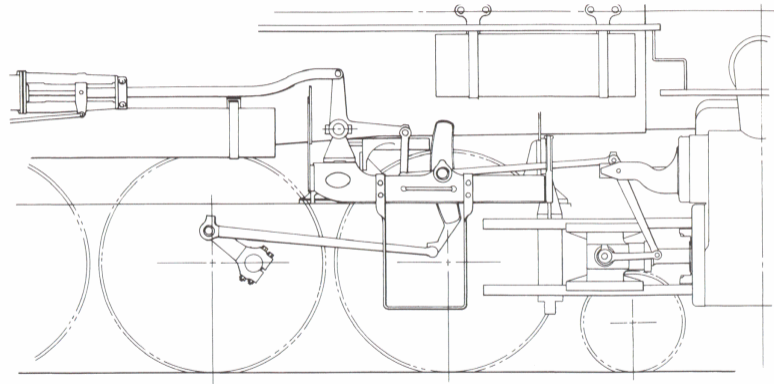

Southern Railway 4-6-2 PS4 Short Pilot & Walschaert Valve Gear
Drawings by R.L. Hundman, Mainline Modeler Dec 2004
by permission for non-commercial use ONLY

Scale 3/16" = 1'

Short Pilot

Walschaert Valve Gear