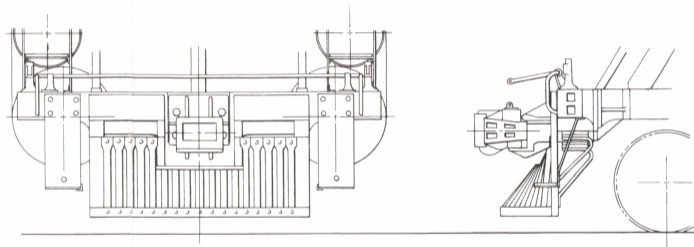

Southern Railway 4-6-2 PS4 Short Pilot & Walschaert Valve Gear
Drawings by R.L. Hundman, Mainline Modeler Dec 2004
by permission for non-commercial use ONLY

Scale 3/16" = 1'

Short Pilot

Walschaert Valve Gear