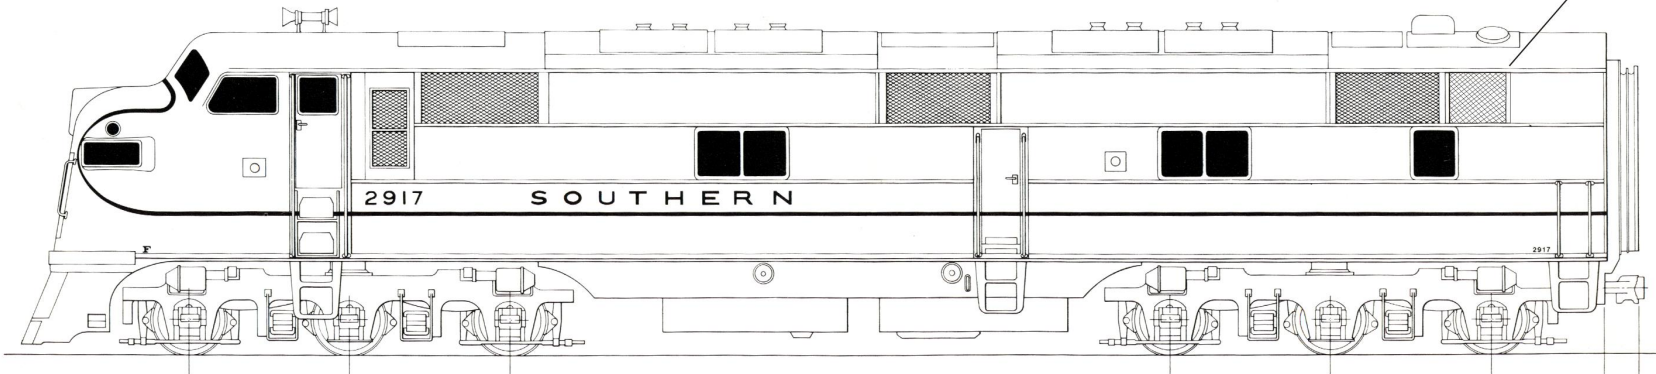

Scale 3.5 mm = 1'

Drawn especially for
MAINLINE MODELER MAGAZINE by

ROBERT L. HUNDMAN

Copies of these drawings may be made
for non commercial use only.

EMBLEM

Scale 3/8" = 1'