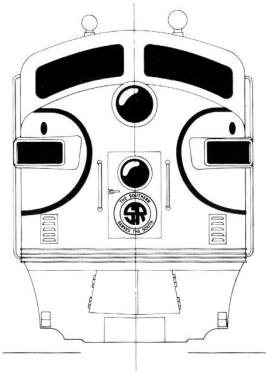

SOUTHERN RAILWAY E-7A
Mainline Modeler Nov-Dec 1980
by R.L. Hundman
Used here by permission for non-commercial
Edited by Donnie Dixon