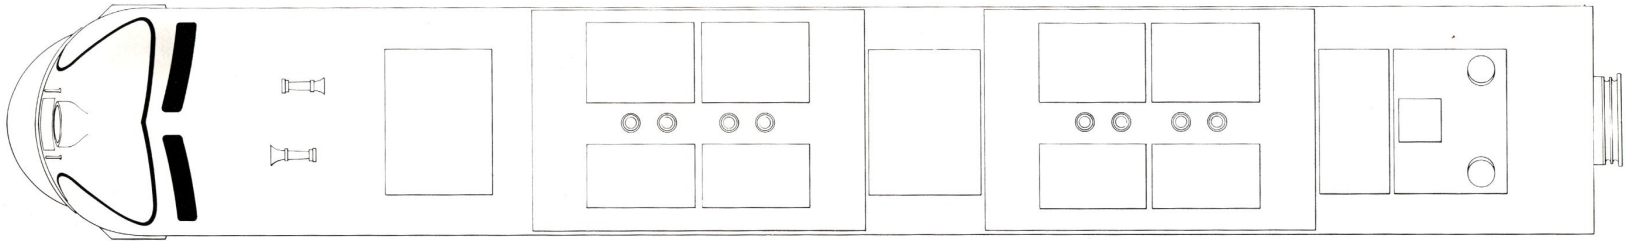

Scale 3.5 mm = 1'

Drawn especially for
MAINLINE MODELER MAGAZINE by

ROBERT L. HUNDMAN

Copies of these drawings may be made
for non commercial use only.

EMBLEM

Scale 3/8" = 1'