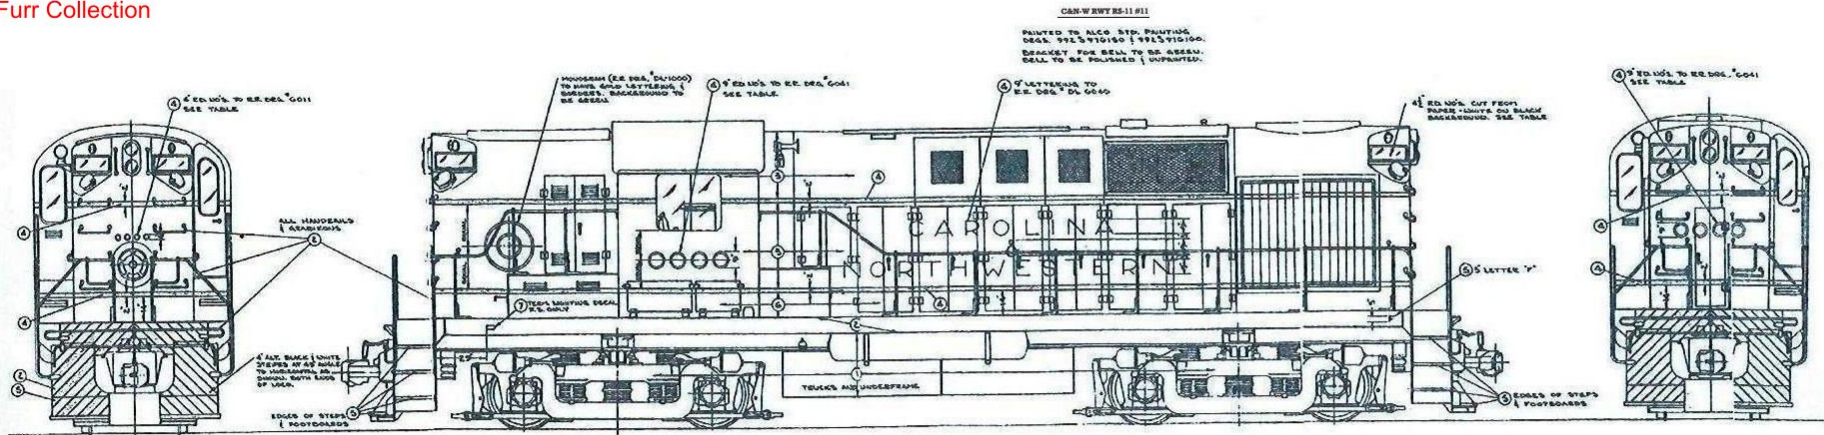

Carolina & NW RS-11 Paint Diagram Pt1  
 Later this loco painted with SRY Scheme  
 Eric Furr Collection

PAINTING DIAGRAM		9925970150
ALCO PRODUCTS INC.	PRODUCTION NO.	11
ROAD NO.	DRAWING	564900
11	564900	WOOD

NO.	DECAL	CODE	COLOR
7	1	AL	ALUMINUM
6	2	AL	ALUMINUM
5	3	AL	ALUMINUM
4	4	AL	ALUMINUM
3	5	AL	ALUMINUM
2	6	AL	ALUMINUM
1	7	AL	ALUMINUM