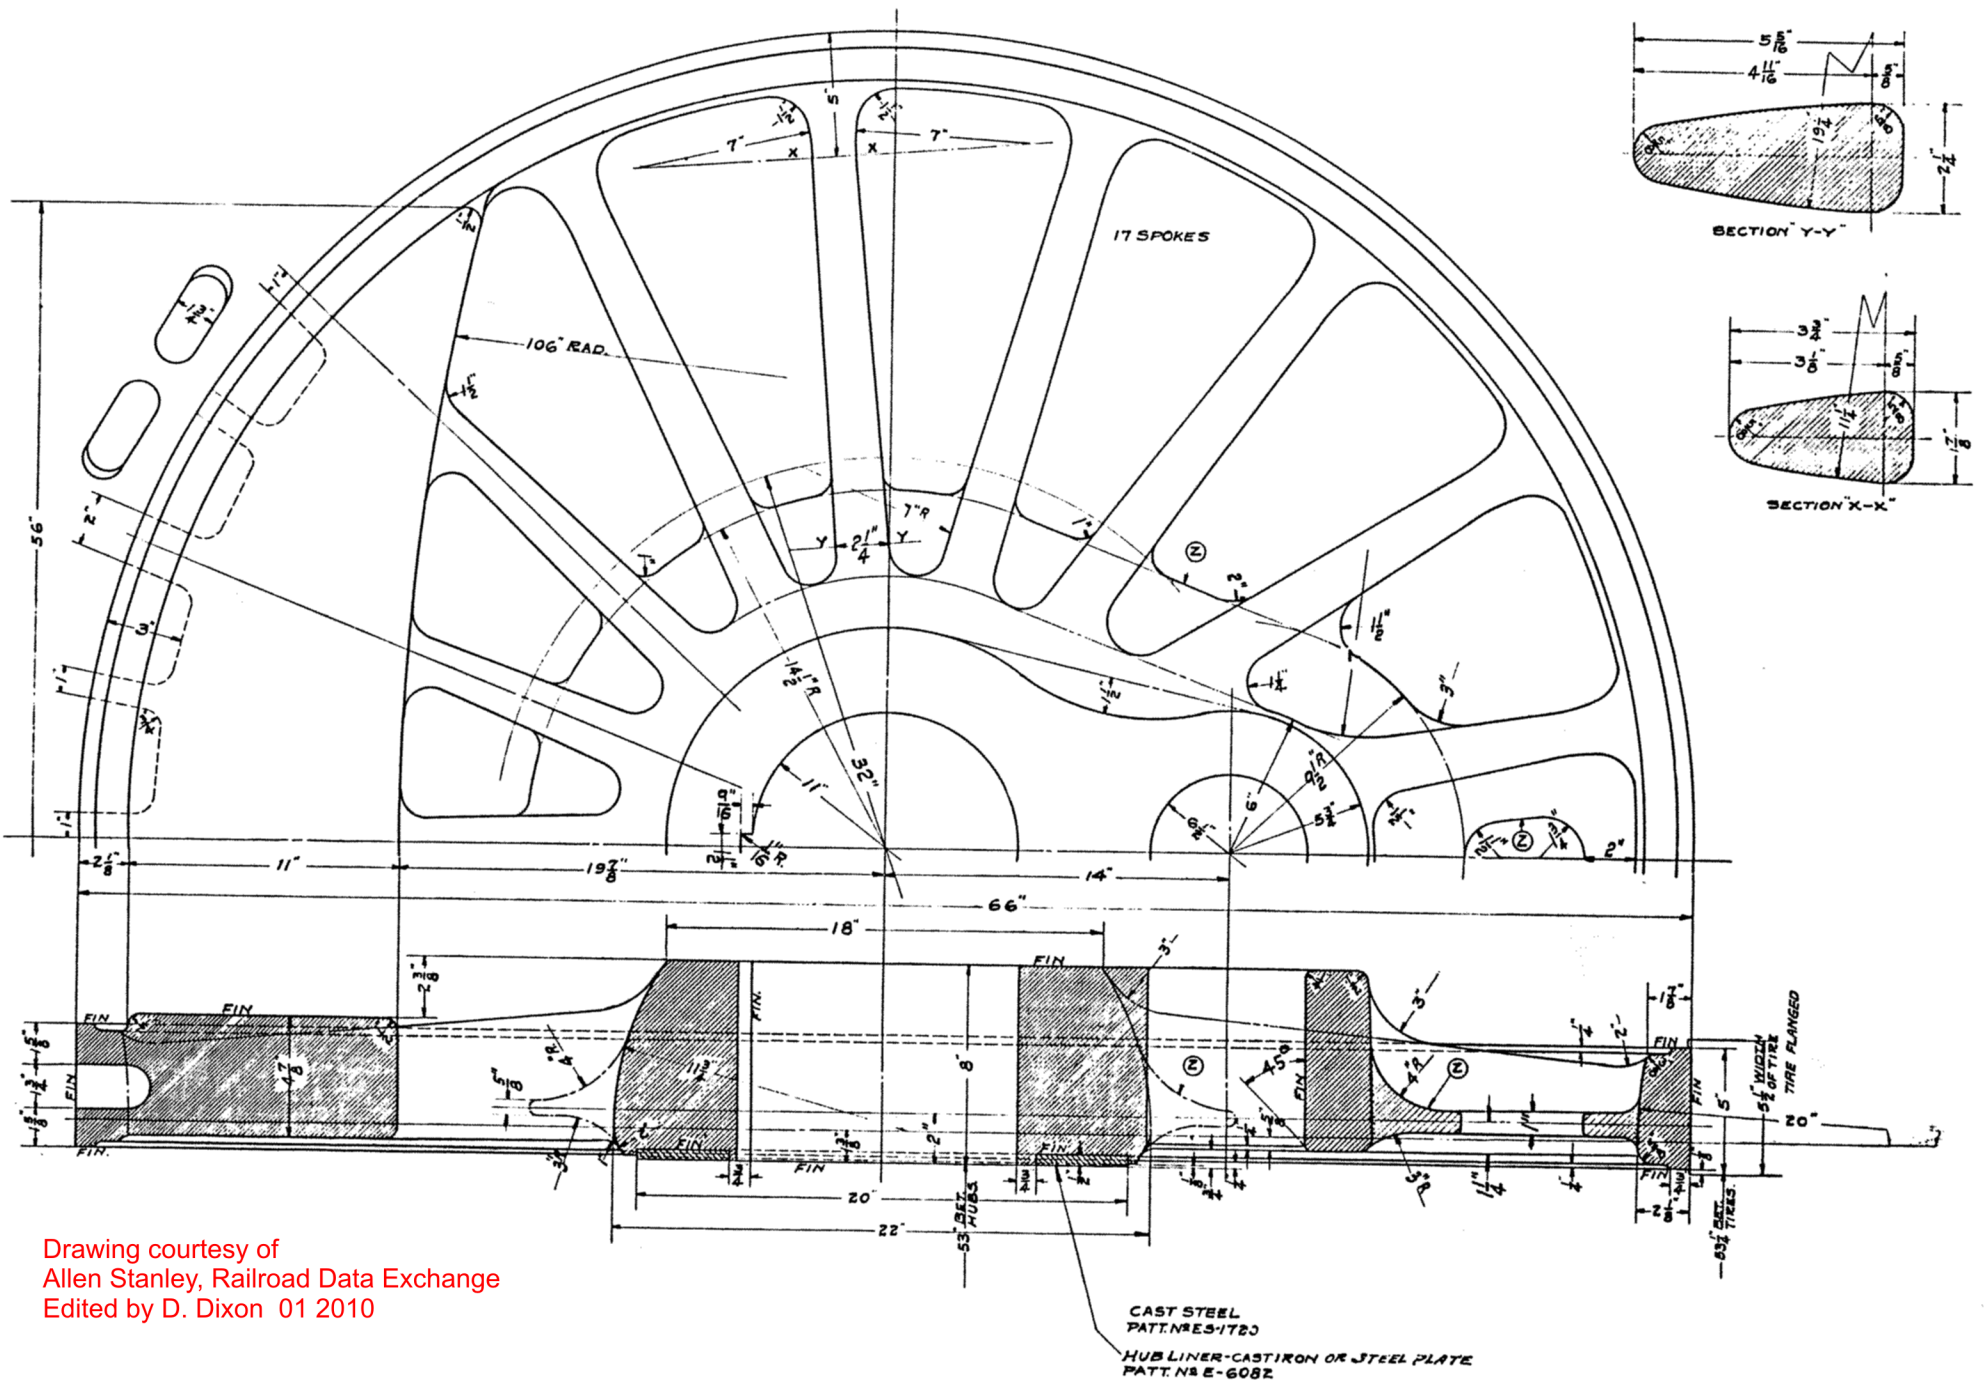

SOUTHERN RAILWAY DRAWING
SL-3902 1924

PS4 DRIVING WHEEL - FRONT & REAR

Drawing courtesy of
Allen Stanley, Railroad Data Exchange
Edited by D. Dixon 01 2010